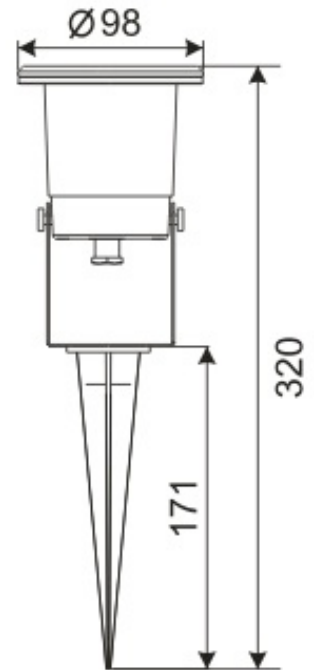

LED Exterior Lighting – LR-E00035

Model No.	LR-E00035
LED Type	5mm
LED Q'TY.	15
Beam Angle	15°
Minimum luminous flux(lm)	75
Voltage	120V
LED Watt	1W
Environmental Temperature	- 20~60°C
Environmental Humidity	0%-95%
Safety Class	I
Safety Type	IP67
Material	Aluminium
Driver	Included